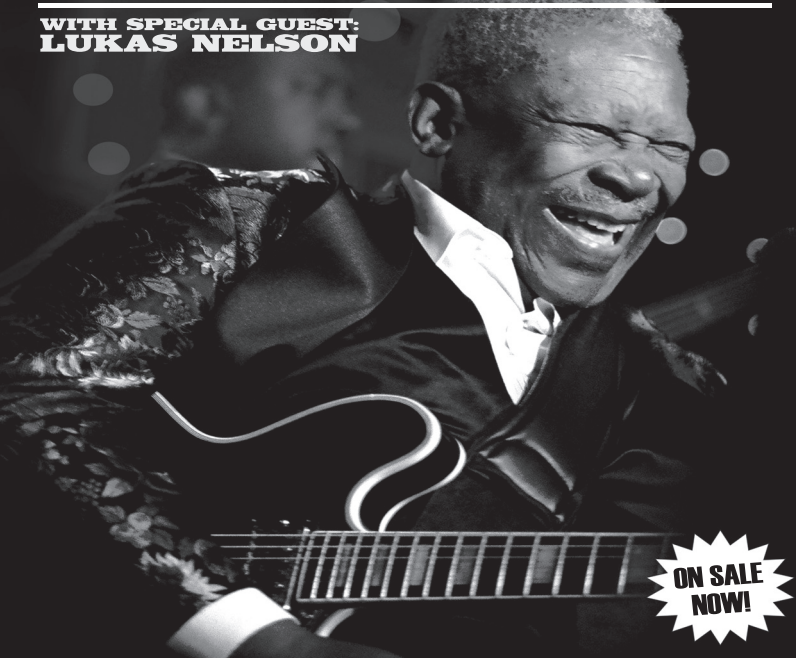

LIVE! IN CONCERT B.B. KING

WITH SPECIAL GUEST:
LUKAS NELSON

ON SALE
NOW!

TUESDAY · JULY 13 · 8 PM
THE AMPHITHEATRE AT STATION SQUARE

A PITTSBURGH CONCERT GROUP VENUE

TICKETS AT ALL TICKETMASTER OUTLETS, TICKETMASTER.COM
OR CHARGE-BY-PHONE AT 1-800-745-3000

DRUSKY
ENTERTAINMENT