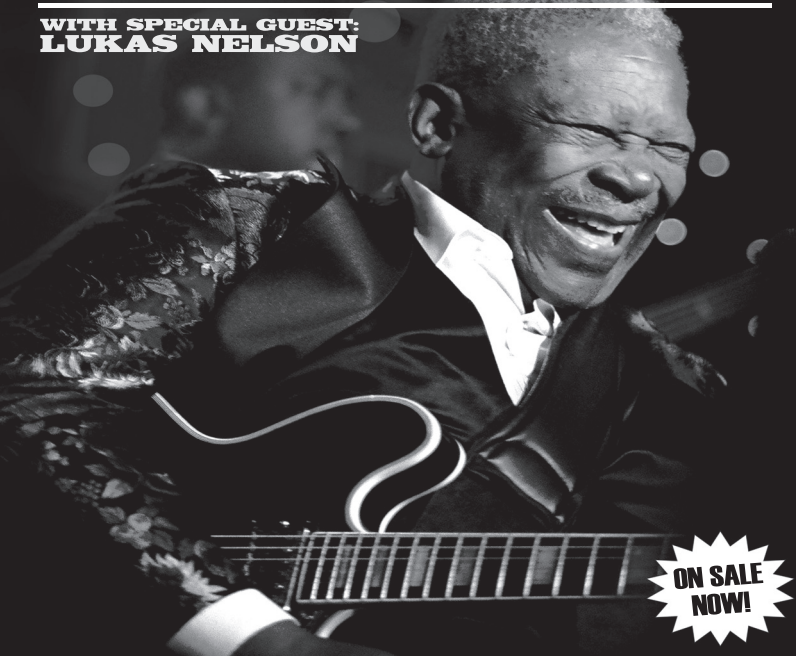

LIVE! IN CONCERT B.B. KING

WITH SPECIAL GUEST:
LUKAS NELSON

ON SALE
NOW!

TUESDAY · JULY 13 · 8 PM
THE AMPHITHEATRE AT STATION SQUARE

A PITTSBURGH CONCERT GROUP VENUE

TICKETS AT ALL TICKETMASTER OUTLETS, TICKETMASTER.COM
OR CHARGE-BY-PHONE AT 1-800-745-3000

DRUSKY
ENTERTAINMENT