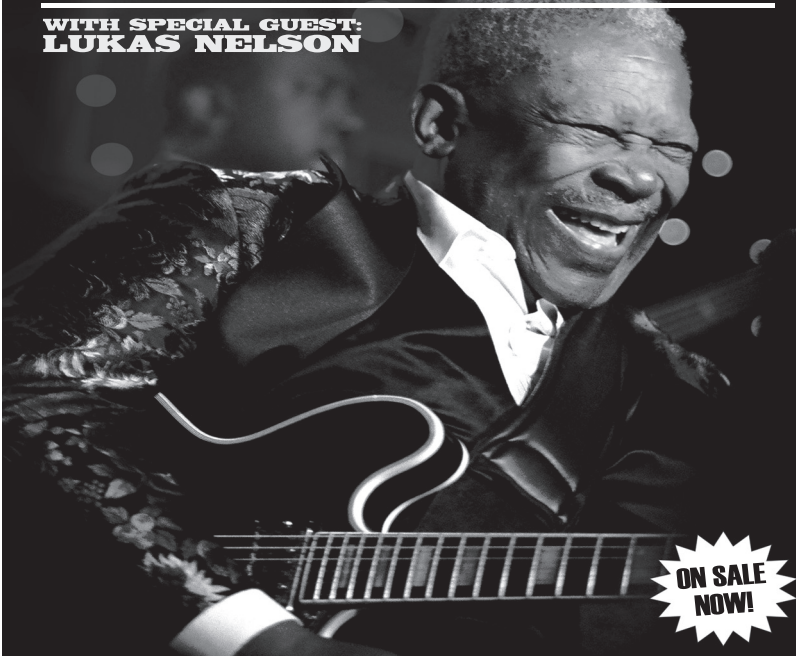

LIVE! IN CONCERT B.B. KING

WITH SPECIAL GUEST:
LUKAS NELSON

ON SALE
NOW!

TUESDAY · JULY 13 · 8 PM
THE AMPHITHEATRE AT STATION SQUARE

A PITTSBURGH CONCERT GROUP VENUE

TICKETS AT ALL TICKETMASTER OUTLETS, TICKETMASTER.COM
OR CHARGE-BY-PHONE AT 1-800-745-3000

DRUSKY
ENTERTAINMENT